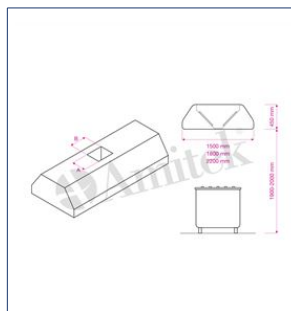

Island hood, depth 2200 mm

Neutral, with LED lights, with LED lights and motor

- Single-piece stainless steel structure
- Scotch-brite satin finish
- Electronically spot-welded structure
- Grease drip channel
- AISI304 stainless steel labyrinth anti-grease filters on both sides

TECHNICAL FEATURES (NEUTRAL)

MODEL	DIMENSIONS MM	FILTERS NUMBER	LED W	NET WEIGHT KG	GROSS WEIGHT KG	PACKING DIMENSIONS CM
AH2216C VT	1600x2200x450h	6		65	78	55x170x237h
AH2218C VT	1800x2200x450h	6		78	94	55x190x237h
AH2220C VT	2000x2200x450h	8		82	98	55x210x237h
AH2222C VT	2200x2200x450h	8		87	104	55x230x237h
AH2224C VT	2400x2200x450h	8		91	109	55x250x237h
AH2226C VT	2600x2200x450h	10		100	119	55x270x237h
AH2228C VT	2800x2200x450h	10		104	124	55x290x237h
AH2230C VT	3000x2200x450h	12		111	133	55x310x237h

TECHNICAL FEATURES (WITH STRIP LED LIGHTS)

MODEL	DIMENSIONS MM	FILTERS NUMBER	LED W	NET WEIGHT KG	GROSS WEIGHT KG	PACKING DIMENSIONS CM
AH2216CL VT	1600x2200x450h	6	2x40	68	82	55x170x237h
AH2218CL VT	1800x2200x450h	6	2x40	74	89	55x190x237h
AH2220CL VT	2000x2200x450h	8	2x40	83	100	55x210x237h
AH2222CL VT	2200x2200x450h	8	2x40	89	107	55x230x237h
AH2224CL VT	2400x2200x450h	8	2x40	96	115	55x250x237h
AH2226CL VT	2600x2200x450h	10	2x40	102	122	55x270x237h
AH2228CL VT	2800x2200x450h	10	4x32	109	130	55x290x237h